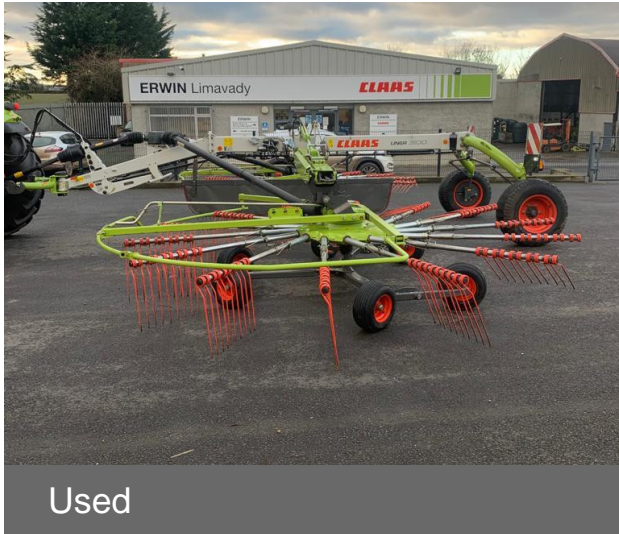

CLAAS LINER 3100

[Ask for best price](#)

Used

Contact details for Dealer

Branch:	Limavady
Branch Phone:	+44 (0)2877 766 777
Contact:	Darrin McCrory
Mobile:	+44 (0)78436 33120
Stock number:	21007071
Export Enquiries:	+44 (0)2890 825 477

Machine Specifications

Price	Ask for best price
Year	2017
Make	CLAAS
Model	LINER 3100
Stock Number	21007071
Condition	Very good